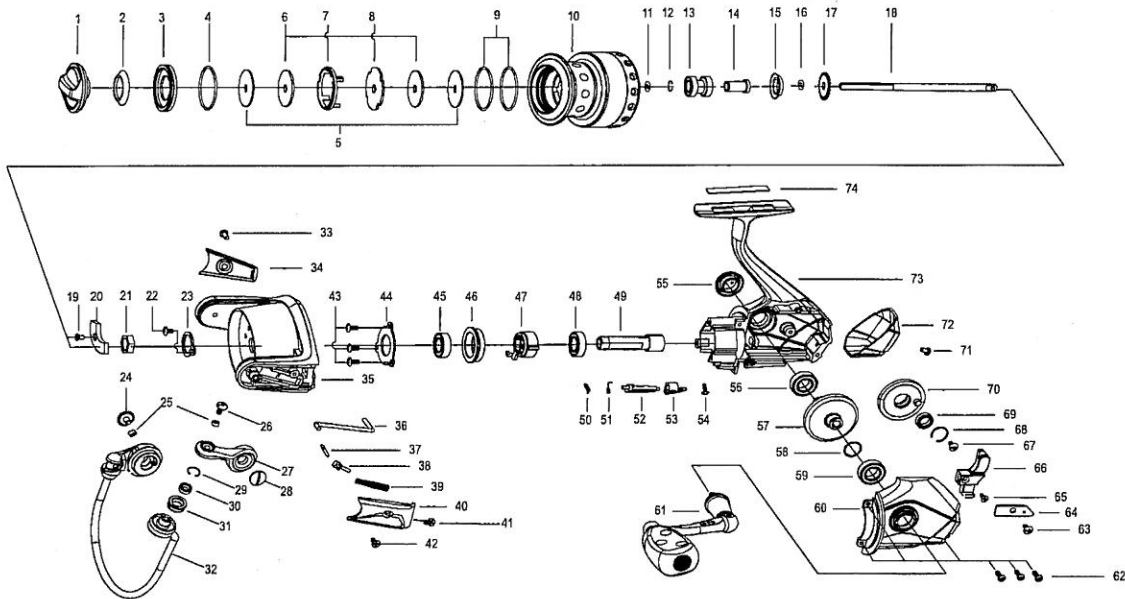

# EXPLODED VIEW OF Soron SX 10

## PARTS LIST OF Soron SX 10

ITEM#	DESCRIPTION	Soron SX 10	ITEM#	DESCRIPTION	Soron SX 10
1	DRAG KNOB ASSY	1204882	37	BAIL LEVER	1126271
2	WATERPROOF RING	1126240	38	BAIL SLIDER	1126272
3	SPOOL COVER	1126241	39	SPRING	1126273
4	*O* RING	1126242	40	ROTOR COVER	1188254
5	KEY WASHER	1126243	41	SCREW	1188255
6	WASHER	1126244	42	SCREW	1125962
7	DRAG KEY RING	1126245	43	SCREW	1126277
8	EARED WASHER	1126246	44	BALL BEARING RETAINER	1126278
9	*O* RING	1141326	45	BALL BEARING	1127926
10	SUPERLINE SPOOL ASSY FORGE	1188127	46	BALL BEARING HOLDER	1127927
10	SPOOL ASSY FORGE SPARE	1188128	47	ONE WAY CLUTCH BEARING	1108907
11	WASHER(T=0.5)	1178875	48	BALL BEARING	1127926
11	Spare Adjustment Washer(T=0.3)	1178876	49	PINION GEAR	1127925
12	*C* RETAINER	1126251	50	OWC BEARING SPRING	1128146
13	SLEEVE	1133575	51	SPRING	1102147
14	RETAINER SLEEVE	1126253	52	ANTI-REVERSE LEVER	1126283
15	WATERPROOF RING	1126254	53	ANTI-REVERSE BUTTON	1141335
16	WATERPROOF RING	1126255	54	SCREW	1111492
17	CLICK GEAR	1126256	55	HANDLE SCREW CAP	1133582
18	MAIN SHAFT	1178874	56	BALL BEARING	1126286
19	SCREW	1111505	57	DRIVE GEAR	1126287
20	BALANCE BLOCK	1141329	58	WASHER	1085287
21	NUT	1085618	59	BALL BEARING	1126288
22	SCREW	1141435	60	BODY COVER	1188256
23	NUT RETAINER	1126259	61	HANDLE ASSY	1188257
24	SCREW	1117951	62	SCREW	1126291
25	BUSHING	1188249	63	SCREW	1126292
26	SCREW	1126261	64	SLIDER RETAINER	1126293
27	BAIL ARM	1188250	65	SCREW	1128145
28	SCREW	1117951	66	SLIDER	1126294
29	*C* RETAINER	1126263	67	SCREW	1126295
30	BALL BEARING	1126264	68	*C* RETAINER	1128147
31	LINE ROLLER	1126265	69	BALL BEARING	1112125
32	BAIL ASSY	1188251	70	OSCILLATION GEAR	1126296
33	SCREW	1125962	71	SCREW	1126297
34	ROTOR COVER	1188252	72	REAR COVER	1141339
35	ROTOR	1188253	73	BODY	1188258
36	KICK LEVER	1126270	74	BODY DECORATION PLATE	1141341